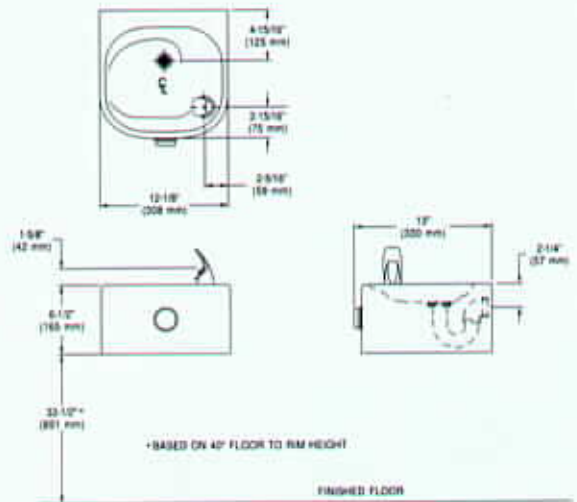

## EDFP-210-C

SINGLE-LEVEL DRINKING FOUNTAIN

掛牆式飲水盆

## EDFP-214-C

BARRIER-FREE SINGLE-LEVEL DRINKING FOUNTAIN

掛牆式傷健飲水盆

Model (型號)	Length (長)	Height (高)	Depth (深)	Bubbler (噴頭)	Inlet (入水)	Drain (去水)	Ship. Wt. (重量)
EDFP-210-C	12 1/8"	6 1/2"	13"	LK-152	3/8"	1 1/4"	19 lbs.
EDFP-214-C	12 1/8"	6 1/2"	18 1/4"	LK-152	3/8"	1 1/4"	29 lbs.