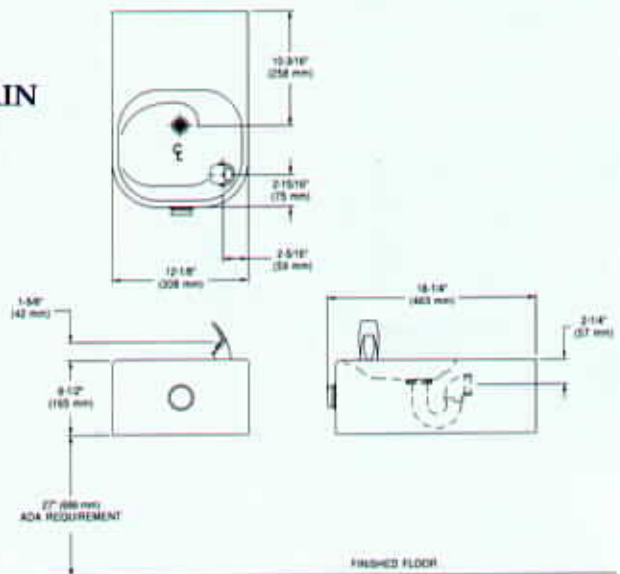

## EDFP-210-C

SINGLE-LEVEL DRINKING FOUNTAIN

掛牆式飲水盆

## EDFP-214-C

BARRIER-FREE SINGLE-LEVEL DRINKING FOUNTAIN

掛牆式傷健飲水盆

Model (型號)	Length (長)	Height (高)	Depth (深)	Bubbler (噴頭)	Inlet (入水)	Drain (去水)	Ship. Wt. (重量)
EDFP-210-C	12 1/8"	6 1/2"	13"	LK-152	3/8"	1 1/4"	19 lbs.
EDFP-214-C	12 1/8"	6 1/2"	18 1/4"	LK-152	3/8"	1 1/4"	29 lbs.