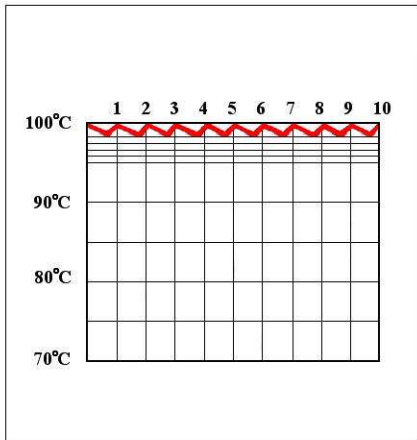

Counter top / Wall mount
座檯 / 掛牆

Wall mount
掛牆

Floor stand
座地

- Hot water remains constantly at 98°C ± 2°C
- Cold water keeps at 4°C ~ 10°C
- 恆溫設計，熱水溫度保持98°C ± 2°C
- 凍水溫度維持4°C ~ 10°C

Tomlinson faucet
美國進口Tomlinson水龍頭