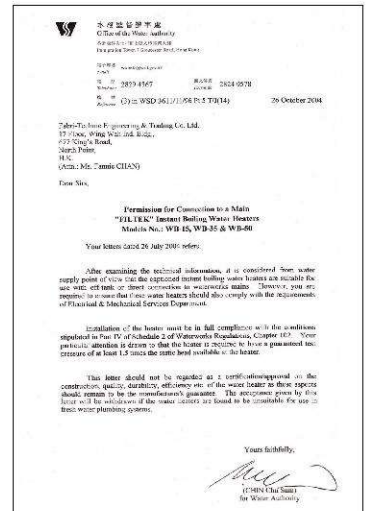

Counter top / Wall mount
座檯 / 掛牆

Wall mount
掛牆

Floor stand
座地

- Hot water remains constantly at 98°C ± 2°C
- Cold water keeps at 4°C ~ 10°C
- 恆溫設計，熱水溫度保持98°C ± 2°C
- 凍水溫度維持4°C ~ 10°C

Tomlinson faucet
美國進口Tomlinson水龍頭