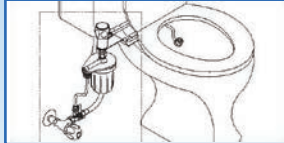

## Multi-application 用途廣泛

For wall-mounted bath faucet  
掛牆式花灑

For two-handle faucet  
浴缸水龍頭

For built-in shower valve  
入牆式花灑

For sanitary purpose  
衛生設備