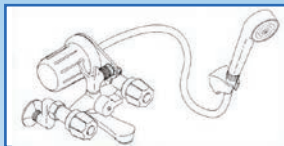

# Shower Filter 沐浴濾水器

Model 型號: SF-5

Remove chlorine, odor and dust

Reduce hair loss and prevent dry, itchy skin after showering

Easy compatibility, installation, and cartridge replacement

去除餘氯、異味和雜質

減少沐浴後脫髮和皮膚痕癢  
易於安裝及更換濾芯

## Multi-application 用途廣泛

For wall-mounted bath faucet  
掛牆式花灑

For two-handle faucet  
浴缸水龍頭

For built-in shower valve  
入牆式花灑

For sanitary purpose  
衛生設備